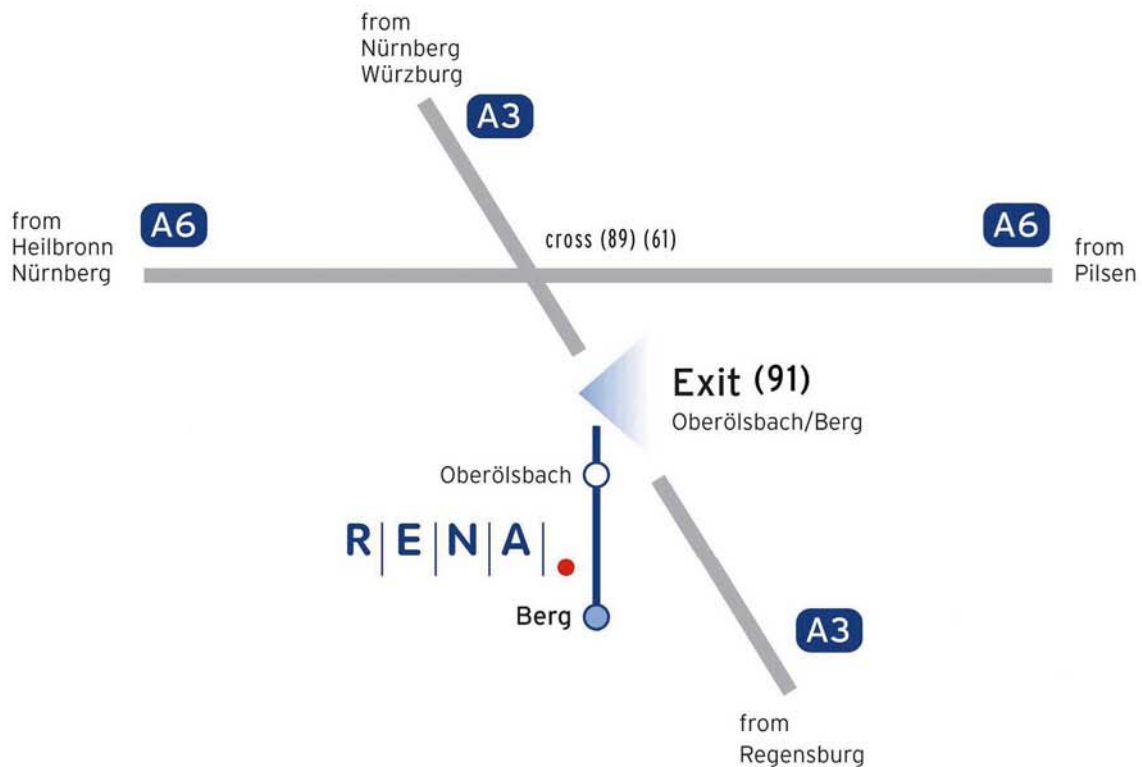

# How to find our location in Berg

## 1. Coming on the motorway A3 Würzburg-Nürnberg / Regensburg-Nürnberg:

- leave the A3/E56 at the Oberölsbach (91) exit, take the ST2240 going towards Berg
- continue along the ST2240 for approx. 3 km
- turn off right into the "Industriegebiet Meilenhofen" (watch out for the RENA sign), follow this road for 80 m
- turn left into "Meilenhofer Weg", follow this road for 300 m (watch out for the RENA sign "Besucher") or for the RENA sign "Wareneingang" after another 300 m.
- leave the "Meilenhofer Weg" and turn right into "Am Röthenbühl".

## 2. Coming on the motorway A6 Heilbronn-Nürnberg-Pilsen (CZ) / Pilsen -Nürnberg-Heilbronn

- change from the A6 to the A3/E56 in the Passau/Regensburg direction at the motorway junction Altdorf (89) (61)
- continue for 11 km and then leave the A3/E56 at the Oberölsbach (91) exit, take the ST22240 towards Berg
- follow the ST2240 for approx. 3 km
- turn off right into the "Industriegebiet Meilenhofen" (watch out for the RENA sign), follow this road for 80 m
- turn left into "Meilenhofer Weg", follow this road for 300 m (watch out for the RENA sign "Besucher") or for the RENA sign "Wareneingang" after another 300 m.
- leave the "Meilenhofer Weg" and turn right into "Am Röthenbühl".