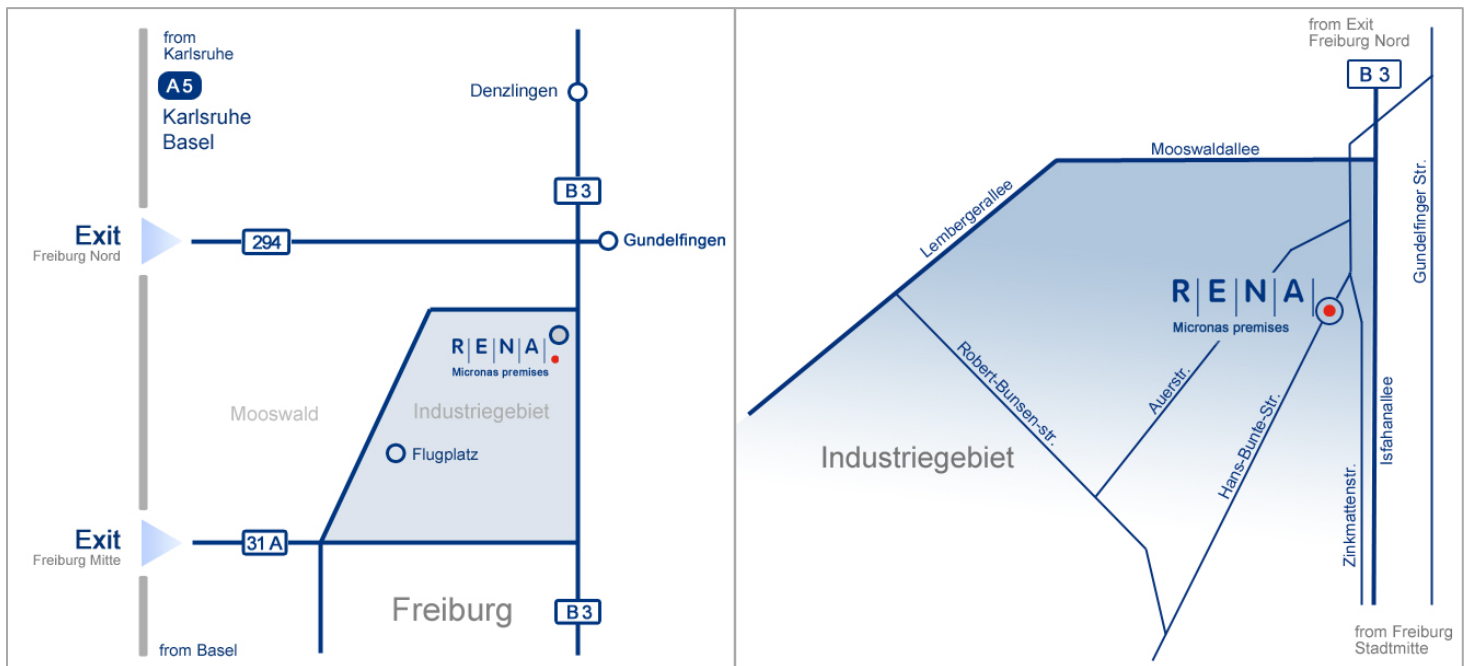

Directions RENA Freiburg

RENA GmbH

Solar Technology Center Freiburg

(Micronas premises)

Hans-Bunte-Straße 19

D-79108 Freiburg

Tel.: +49 761 150634-0

Fax: +49 761 15634-509

www.rena.com

1. Coming on the A5 motorway from Karlsruhe
 - Take the exit Freiburg Nord onto the B 294
 - Drive in the direction of Freiburg Stadtmitte, take the B3, exit „Industriegebiet Nord“
 - Turn left into „Hans-Bunte-Straße“
 - „Hans-Bunte-Straße 19“ (Micronas premises)
2. Coming on the A5 motorway from Basel
 - Take the exit Freiburg Nord onto the B31A
 - Drive in the direction of „Industriegebiet Nord“ along the „Lembergerallee / Mooswaldallee“
 - Turn right into „Hans-Bunte-Straße“ at the end of the „Mooswaldallee“
 - „Hans-Bunte-Straße 19“ (Micronas premises)

The toom DIY store in „Hans-Bunte-Straße“ is a landmark. Micronas is just opposite.

Drive through the first gate (marked Gate 4) into the visitors' parking area.

Have a good journey!