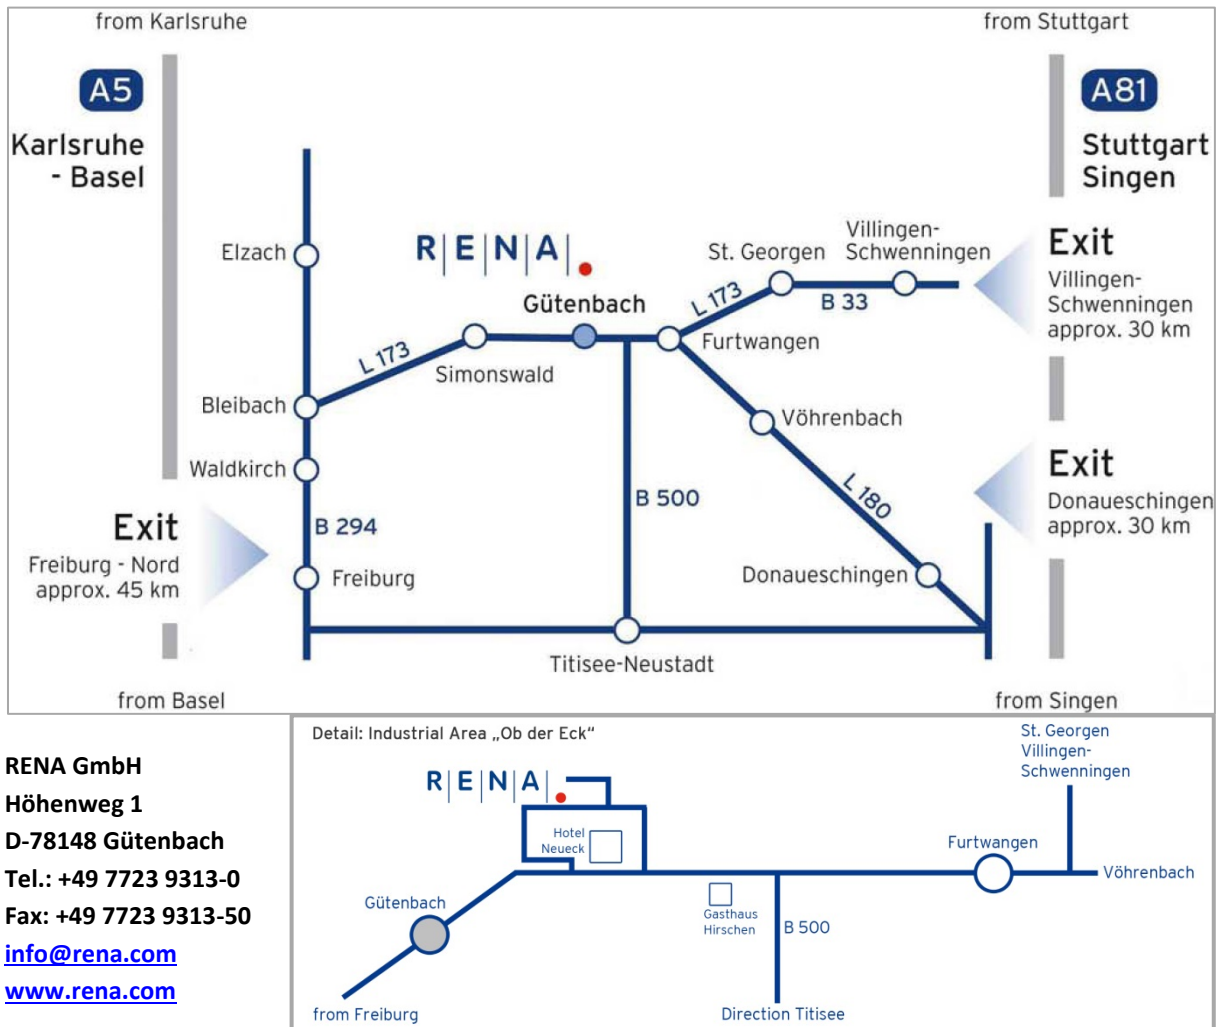

Directions headquarters Gütenbach

RENA GmbH
Höhenweg 1
D-78148 Gütenbach
Tel.: +49 7723 9313-0
Fax: +49 7723 9313-50
info@rena.com
www.rena.com

1. Coming on the A5 motorway from Karlsruhe / Basel (CH)
 - Stay on the A5 until the exit Freiburg Nord – B294 in the direction Waldkirch – exit onto L173 in the direction of Furtwangen
 - L173 until Gütenbach – drive through Gütenbach – turn left into the industrial estate „Ob der Eck“ (watch out for the R|E|N|A| sign) after approx.. 3 km on the “Neueck” high plateau

2. Coming on the A81 motorway Stuttgart / Singen
 - From Stuttgart / Singen: stay on the A81 until the exit Villingen-.Schwenningen
 - Continue in the direction of Villingen-Schwenningen – B33 in the direction of St. Georgen
 - In St. Georgen take the L176 in the direction of Furtwangen. Continue in the direction of Gütenbach
 - On the “Neueck” high plateau, turn right after the Hotel Neueck towards the RENA headquarters
 - ATTENTION: approx. 3 km before Gütenbach
 - or
 - A81 until exit Donaueschingen – L180 in the direction of Vöhrenbach
 - Continue in the direction of Furtwangen, then in the direction of Gütenbach
 - On the “Neueck” high plateau, turn right after the “Hotel Neueck” towards the RENA headquarters
 - ATTENTION: approx. 3 km before Gütenbach